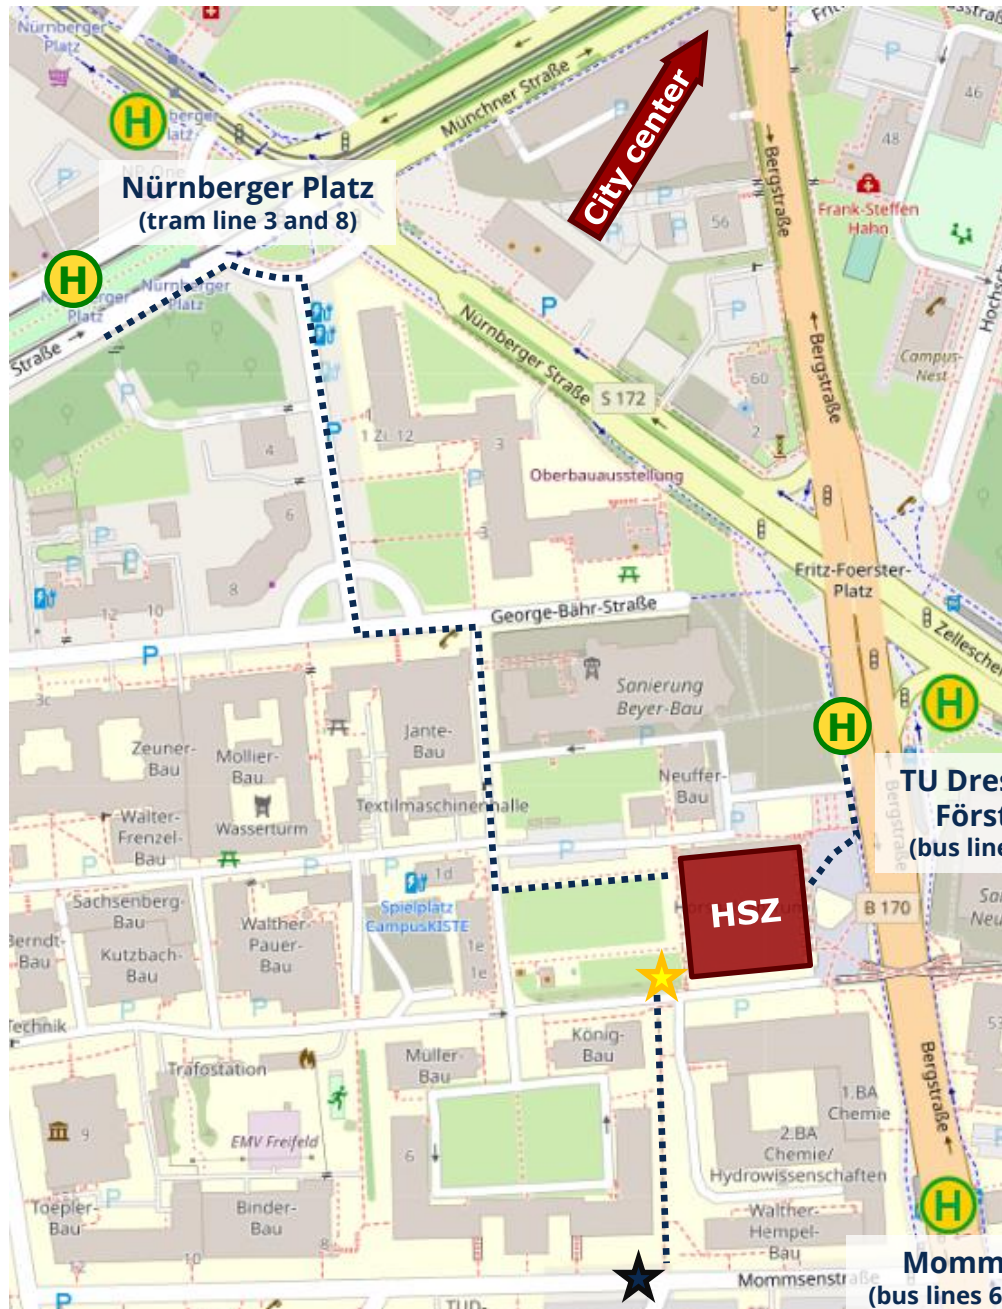

### Directions

**Nürnbergger Platz**  
(tram line 3 and 8)

**City center**

**TU Dresden/Fritz-  
Förster Platz**  
(bus lines 61, 63, 66)

**HSZ**

**Mommsenstraße**  
(bus lines 66, 352, 360, 366)

Tram/Bus stations

Conference location (HSZ - Hörsaalzentrum)

Location for group picture

Departure for the gala dinner