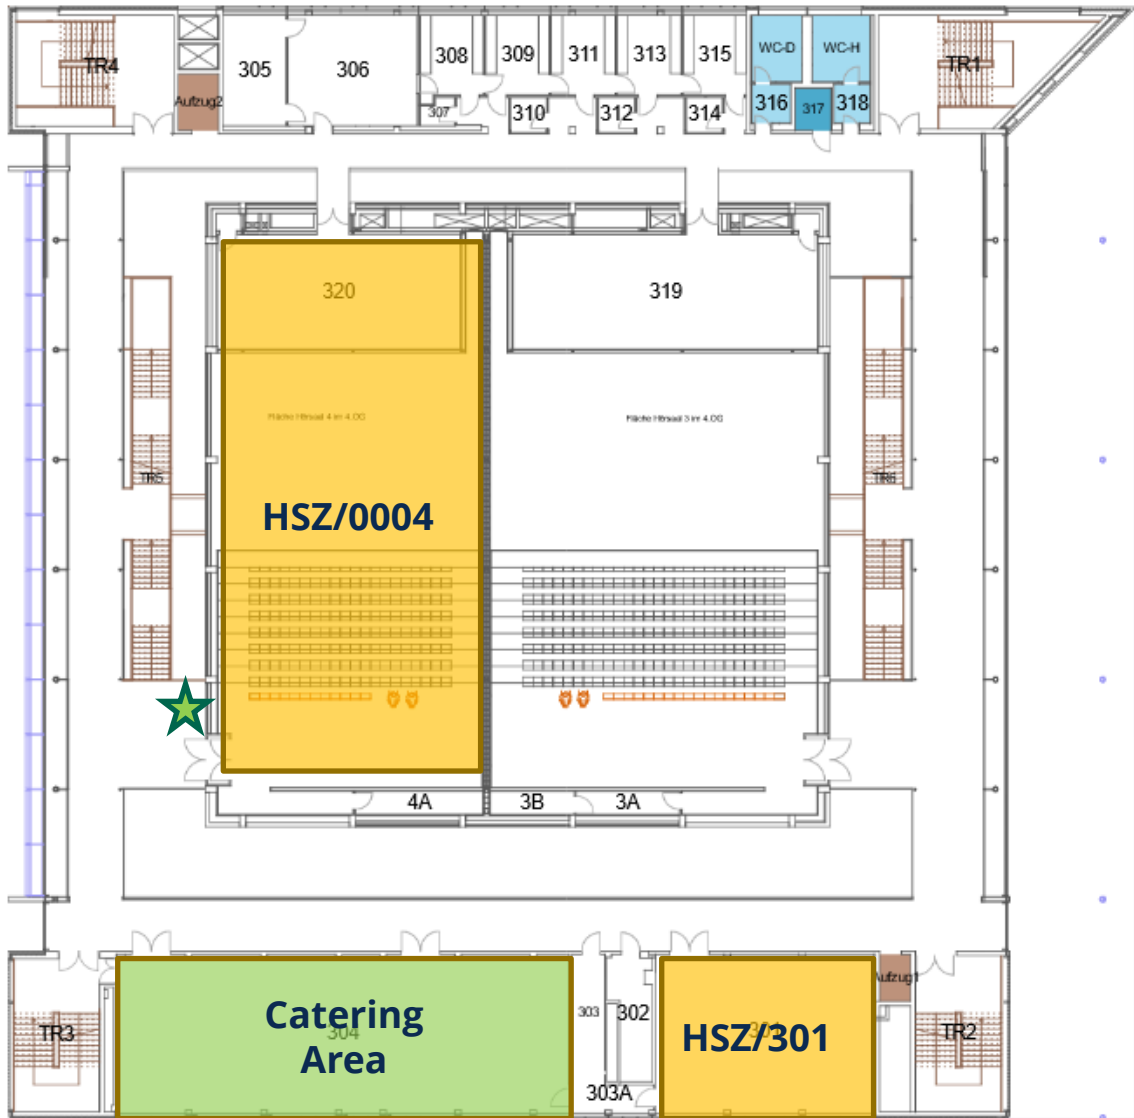

Conference location (HSZ - Hörsaalzentrum)

Location for group picture

Departure for the gala dinner

## ENERDAY 2024 Venue and floor plan Ground floor (building entry)

➡ Building entrance

➡ Staircase to reach the conference office at the 3<sup>rd</sup> floor

➡ Elevator

### Venue and floor plan

Conference floor – 3<sup>rd</sup> floor

 Conference Rooms

 Catering Area

 Conference Office