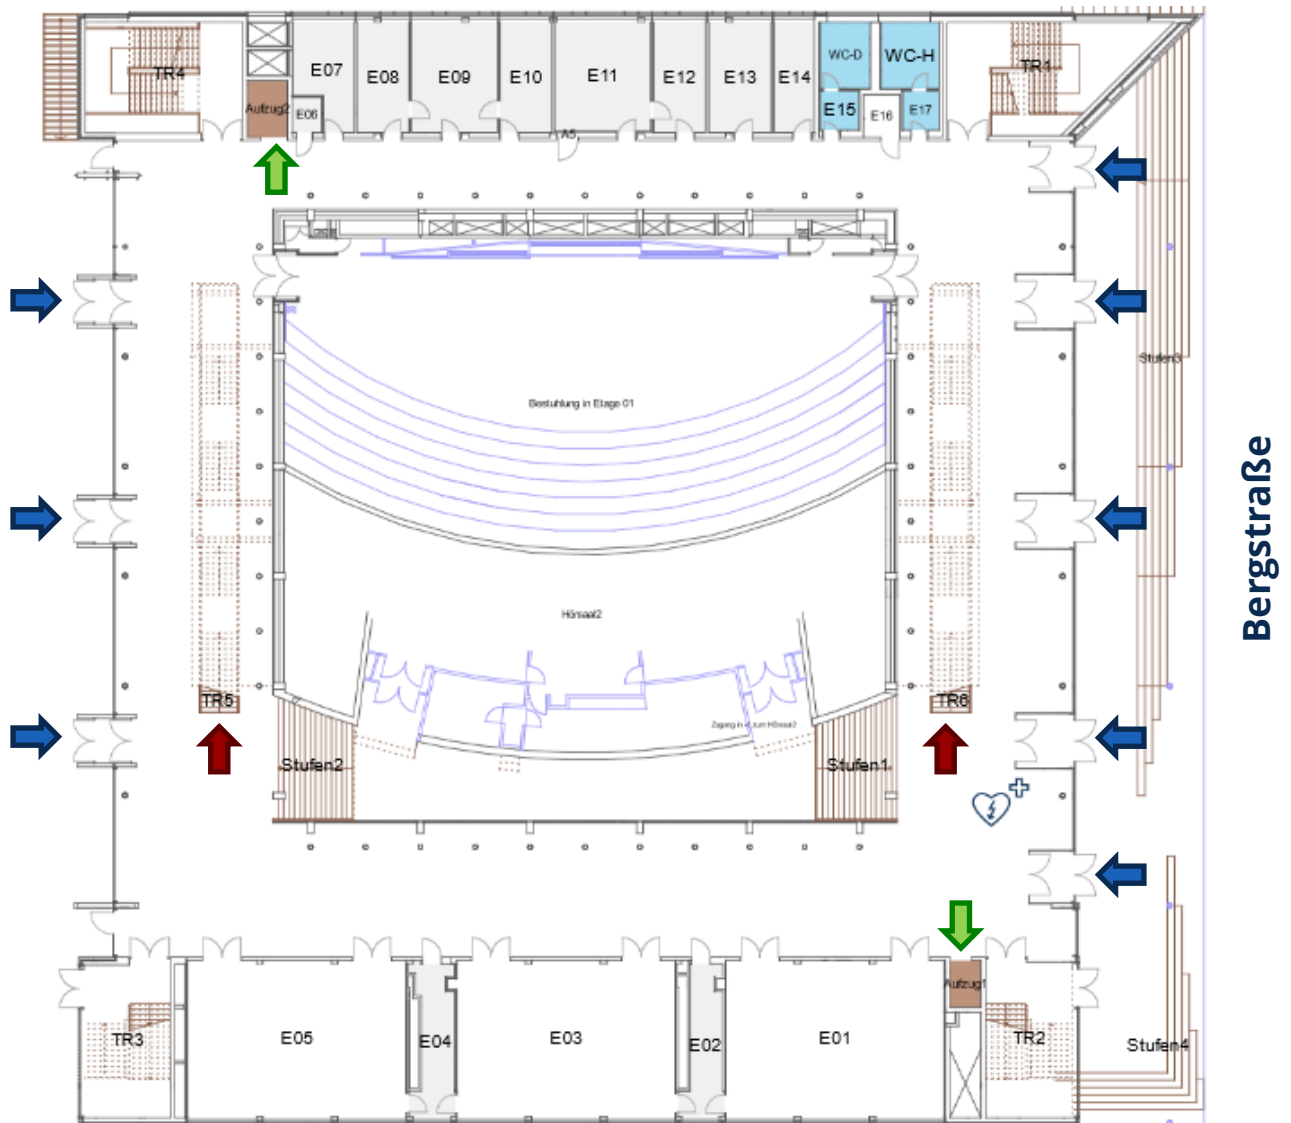

Conference location (HSZ - Hörsaalzentrum)

Location for group picture

Departure for the gala dinner

## ENERDAY 2024 Venue and floor plan Ground floor (building entry)

➡ Building entrance

➡ Staircase to reach the conference office at the 3<sup>rd</sup> floor

➡ Elevator

### Venue and floor plan

Conference floor – 3<sup>rd</sup> floor

 Conference Rooms

 Catering Area

 Conference Office

## ENERDAY 2024 Venue and floor plan Conference floor – 4<sup>th</sup> floor

 Conference Rooms

 Wardrobe