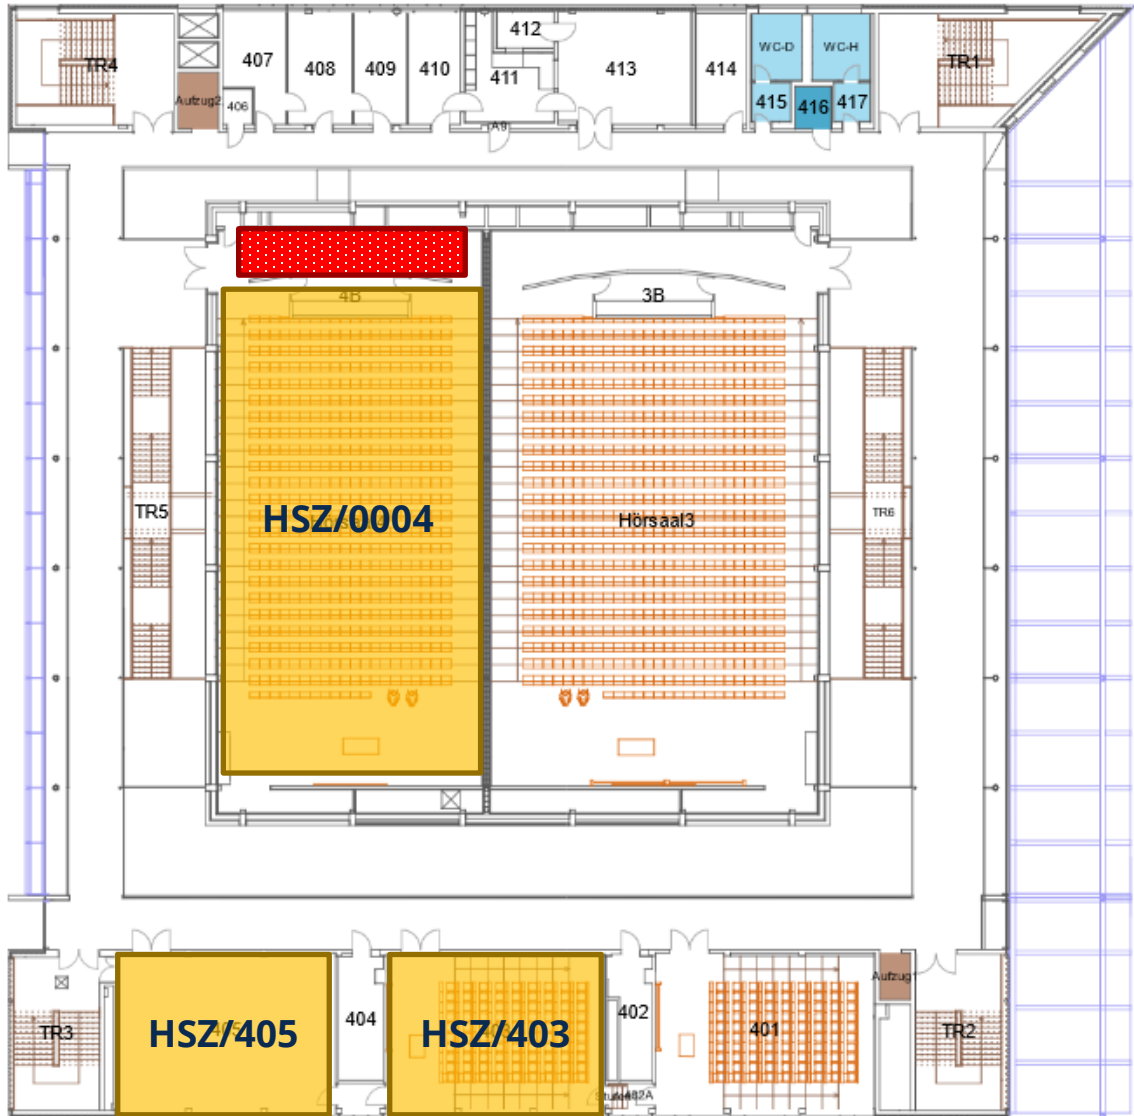

## ENERDAY 2024 Venue and floor plan Ground floor (building entry)

➡ Building entrance

➡ Staircase to reach the conference office at the 3<sup>rd</sup> floor

➡ Elevator

### Venue and floor plan

Conference floor – 3<sup>rd</sup> floor

 Conference Rooms

 Catering Area

 Conference Office

## ENERDAY 2024 Venue and floor plan Conference floor – 4<sup>th</sup> floor

 Conference Rooms

 Wardrobe