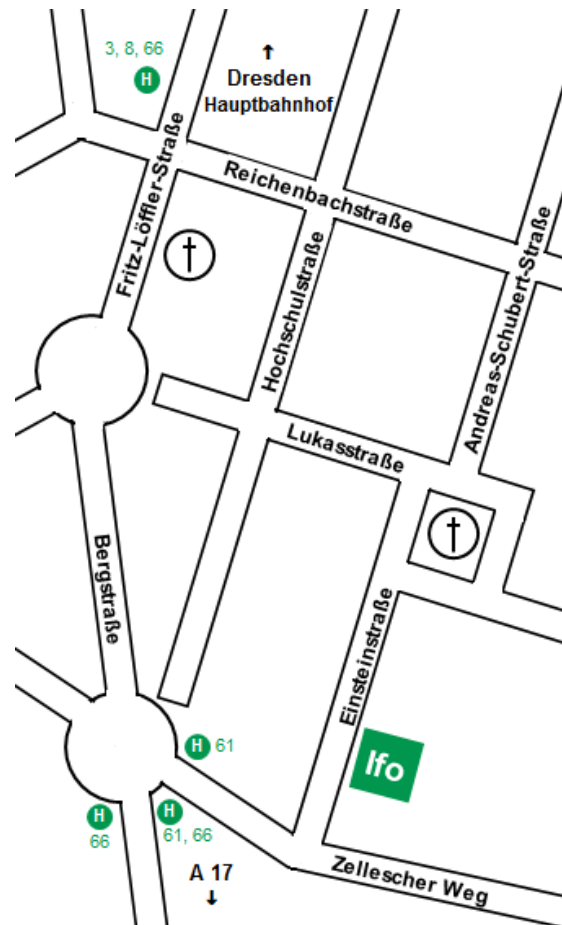

15:45 **End of conference**

How to reach us:

By plane:

From Airport Dresden International, please take train S2 (directions: Dresden Hauptbahnhof / Pirna) and get off at Dresden Hauptbahnhof (main station). Continue with *local public transport* (see below).

By train:

Please get off the train at Dresden Hauptbahnhof (main station). Continue with *local public transport* (see below).

Local public transport:

From Dresden city centre, please take tram lines 3, 7, 8, 9, 10, 11 to Dresden Hauptbahnhof (main station). From there, please take tram 3 (direction: Coschütz) or tram 8 (direction: Südvorstadt) or bus 66 (directions: Freital / Mockritz) and get off at the next stop Reichenbachstraße. Please turn left into Reichenbachstraße. At the second junction, turn right into Andreas-Schubert-Straße and walk uphill towards the church. Walking around the church on the right-hand side, you reach Einsteinstraße, where you will find the ifo Institute further uphill.

By car:

Please leave the Autobahn A17 at the exit “Dresden Südvorstadt” and follow the signs towards “Zentrum”. After about 3.5 km you pass the Orthodox Church on your right. Please turn immediately right into Reichenbachstraße. At the second junction, turn right into Andreas-Schubert-Straße and drive uphill towards the church. Driving around the church on the right-hand side, you reach Einsteinstraße, where you will find the ifo Institute further uphill.