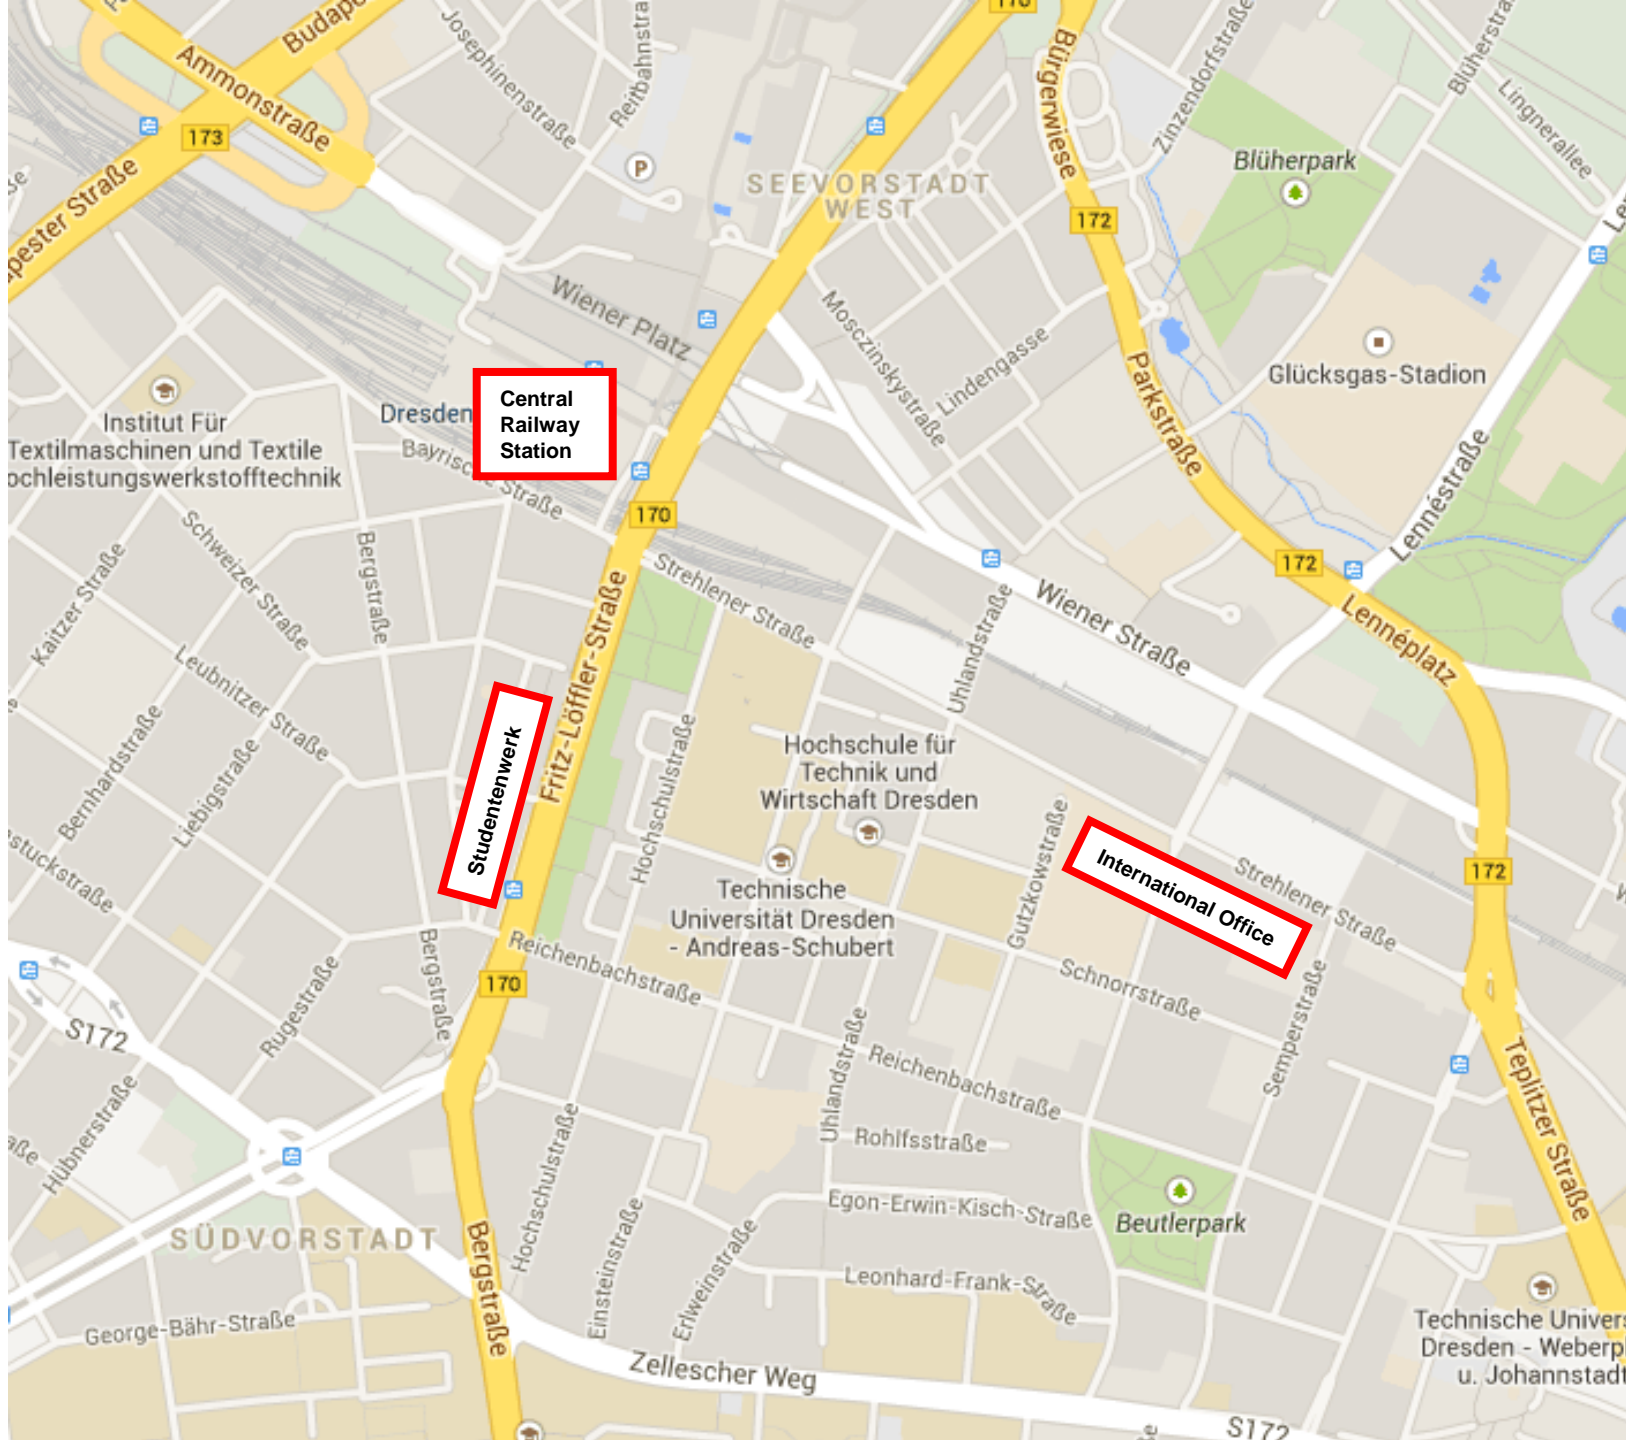

International Office

Strehlemer Straße
22, 6th floor
01069 Dresden

Studentenwerk

Fritz-Löffler-Str. 18
01069 Dresden

Central
Railway
Station

Studentenwerk

International Office