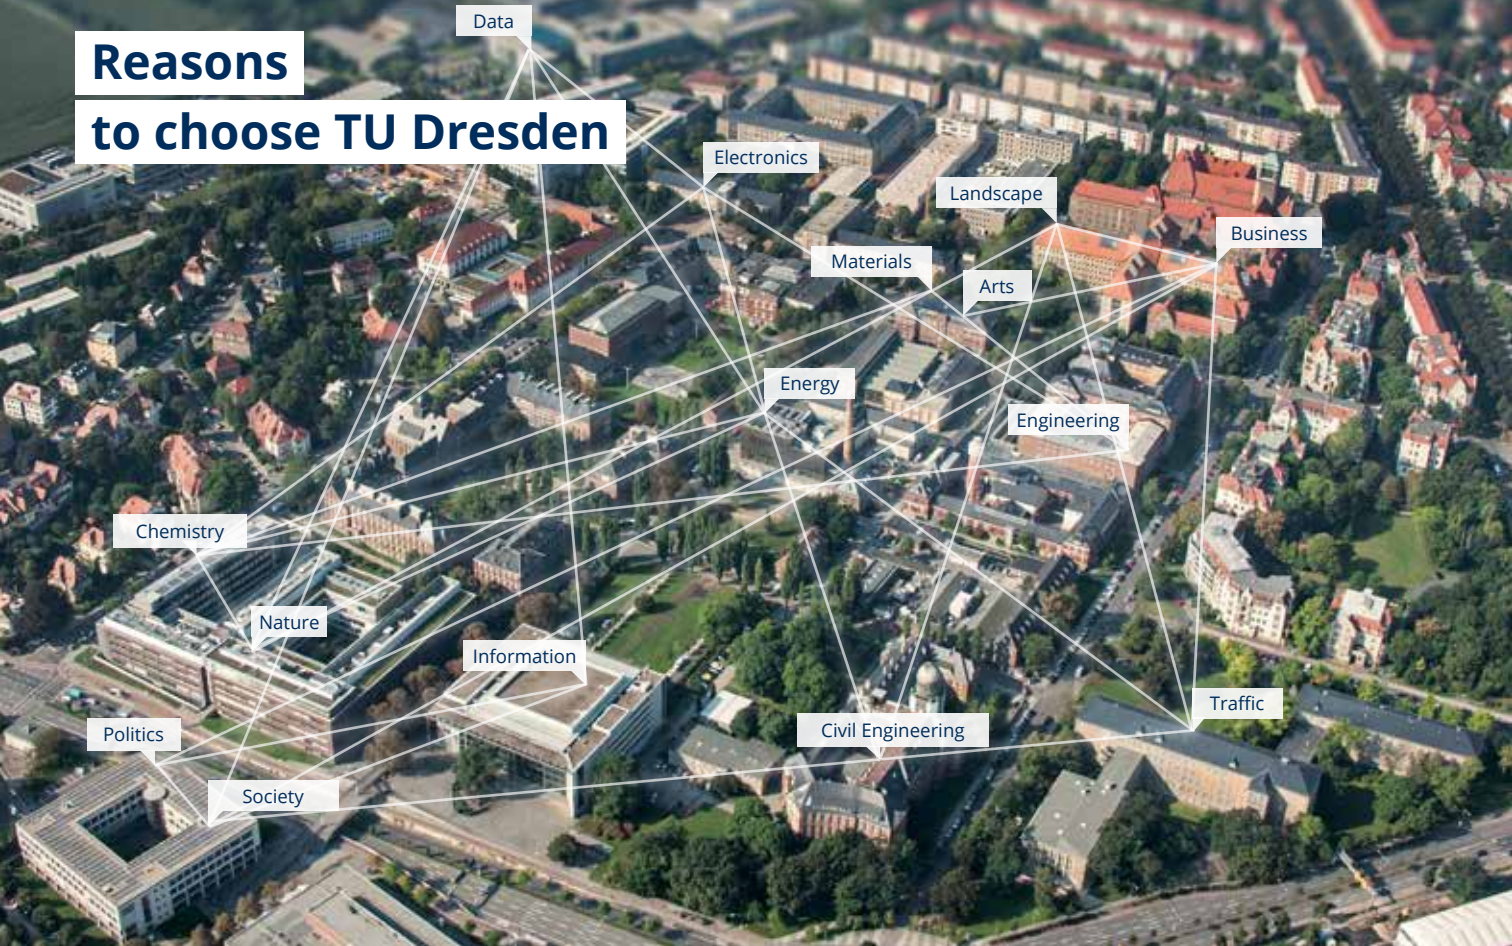

Reasons to choose TU Dresden

No matter which direction you want to take – TU Dresden (TUD) offers a broad spectrum of subjects: natural science, engineering sciences, transport and traffic sciences; linguistics, literature, and cultural studies; teacher training; business and economics; education and education sciences; forest sciences, geosciences and hydrosociences; computer science and medicine.

With 119 degree programs (2024/25) and around 29,000 students at TUD, studying here also means you get to meet a lot of new people with diverse interests and backgrounds. And all this at one of Germany's eleven Universities of Excellence.