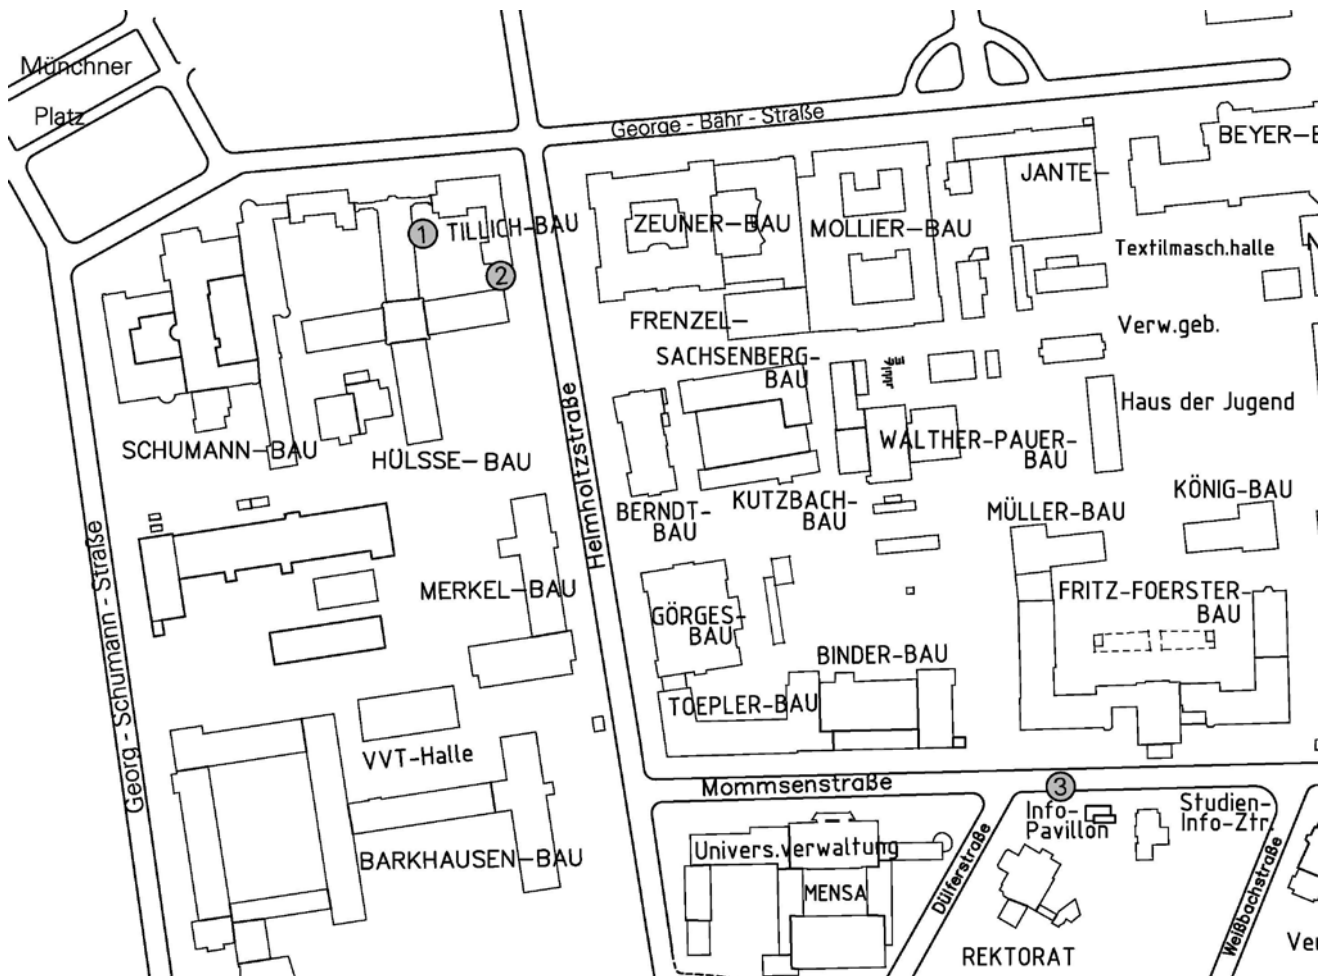

Location Map of the University Central Mail Service and Mail Boxes

Key:

- ① University Central Mail Service (Zentrale Poststelle, ZPS), Helmholtzstr. 10
- ② Mail Box (deadline PO Box)
- ③ University Executive Board Mail Box, Mommsenstr. 11