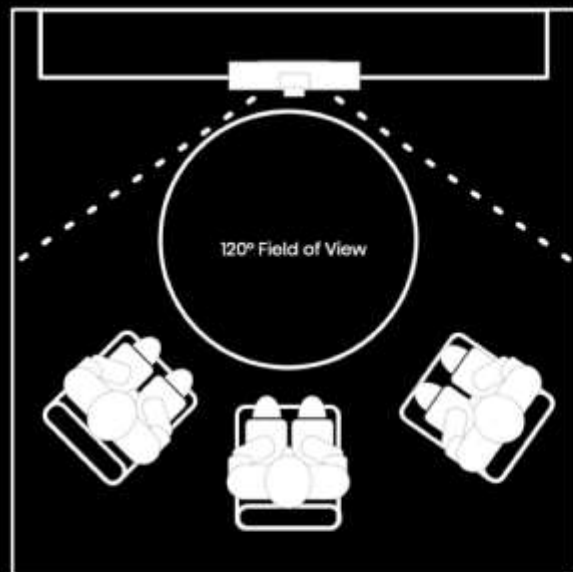

Rally, Rally Plus &
Rally Camera

Meetup

BEST SELLING HUDDLE ROOM SOLUTION

View everyone in small
rooms

Simple and compact form
factor

Computer Vision based
Automatic Auto-framing

Optional External Mic Pod

TV Mounting Kit