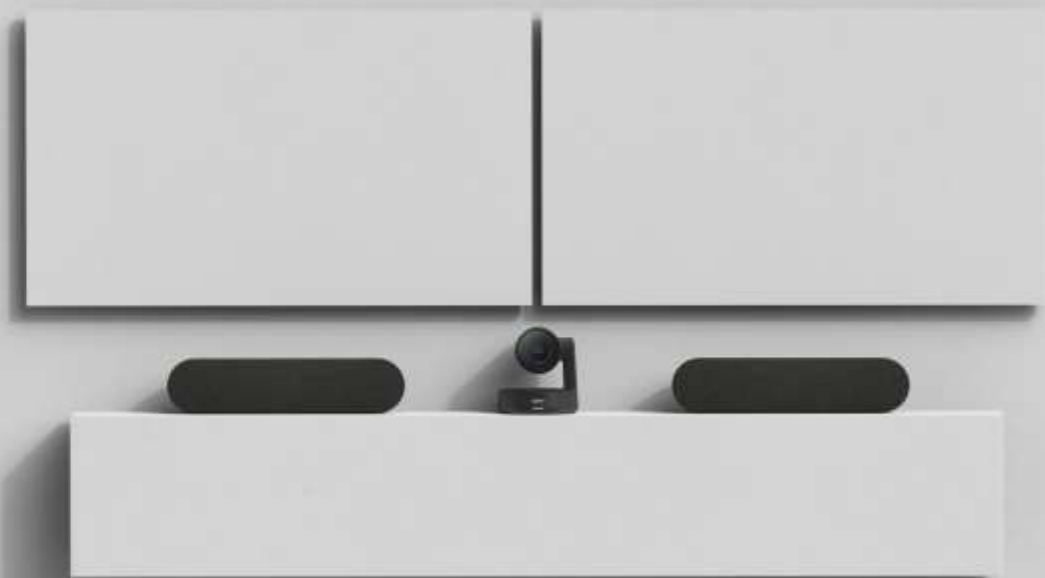

Table Hub

Display Hub

Micpods

MEETING ROOM WITH RALLY/MEETUP

Frame all participants
automatically

LOGITECH CONFIDENTIAL

Logitech RightSight™

DISPLAY ARRANGEMENT

Single Display with Rally, Speaker Mount

Single Display with Rally Plus, Speaker Mounts

Two Displays with Rally Plus

Two Displays with Rally Plus, Camera Mount

TAP

A SINGLE USER EXPERIENCE IN EVERY ROOM

SIMPLE ONE TOUCH JOIN IN ALL MEETING ROOMS