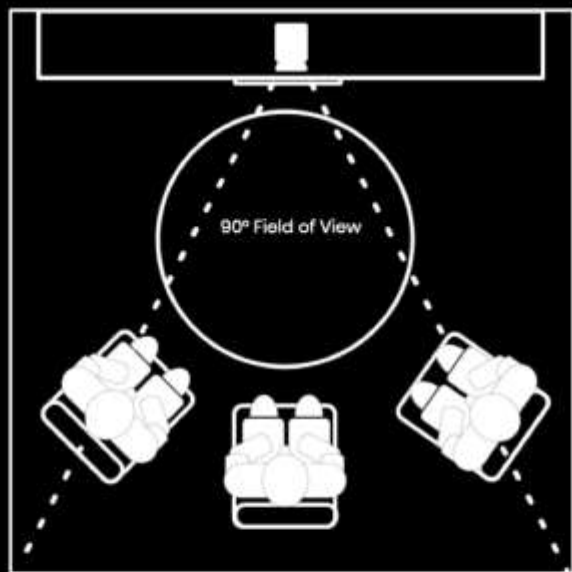

Rally, Rally Plus &
Rally Camera

Meetup

BEST SELLING HUDDLE ROOM SOLUTION

View everyone in small
rooms

Simple and compact form
factor

Computer Vision based
Automatic Auto-framing

Optional External Mic Pod

TV Mounting Kit