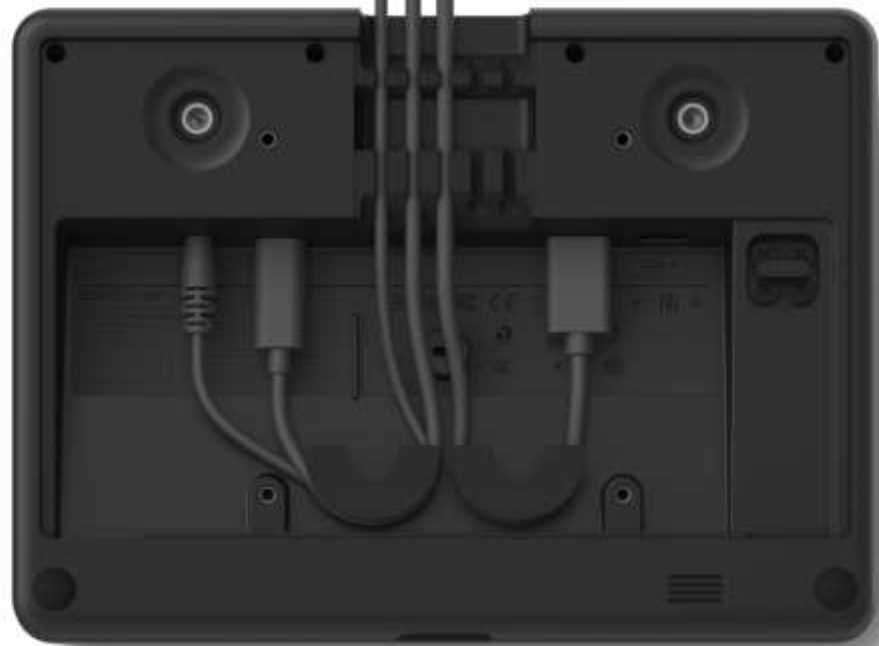

Consistent experience for all rooms

Ideal size for flexible placement

Robust cabling and mounts for permanent installation

**STANDARD USB CONNECTION
TO SMALL FORM FACTOR COMPUTER**

10m

25m

LOGITECH STRONG USB